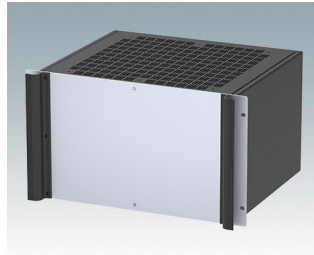

M6219669
COMBIMET 19" 6HEX365mm
Mit Lüftung
Aluminium
Schwarz RAL 9005
266x482,6x365mm