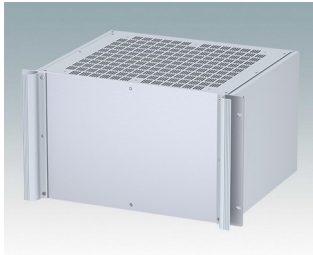

M6219665
COMBIMET 19" 6HEX365mm
Mit Lüftung
Aluminium
Lichtgrau RAL 7035
266x482,6x365mm